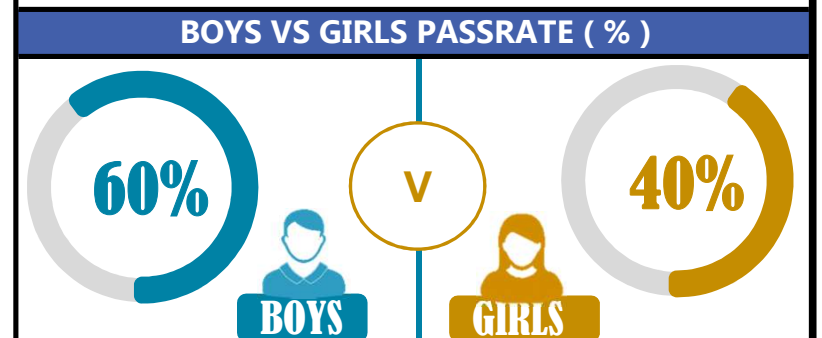

OVERALL PERFORMANCE ANALYSIS		
REGISTERED	10	100%
SEATED	10	100%
ABSENTEES	0	0%
PASSED	10	100%
FAILED	0	0%